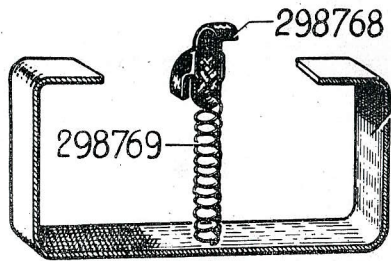

# TOOLS & WHEEL ACCESSORIES

37

Part No.	Description	No. per Assy.	Part No.	Description	No. per Assy.
4740.S	Grease pump, hydraulic. (R.VI)	1	64F447	Riveting hammer, 28 mm. (R.VI)	1
113090	Pin punch.	1	64F448	Universal pliers. (R.VI)	1
113095/02	Tyre lever, set of two. (R.VI)	1	64F466	Flat spanner for headlamp fixing.	1
113106	Wheel cap spanner. (R.VI)	1	64F520	Spanner, 14 mm., 80 long. for spark plugs. (R.VI)	1
29F766	Oil can fixing clamp.	1	64F521	Screwdriver. (R.VI)	1
29F768	Oil can fixing hook	1	64F535	Jack and handle. (R.VI) (11)	1
29F769	Oil can fixing spring.	1	64F536	Jack and handle. (R.VI) (7 & 11L)	1
64F012	Spanner for Michelin valve. (R.VI). <b>No longer supplied.</b>	1	29F701	Chromium embellisher, pierced in centre for Pilote and B.M. wheel. (7 & 11)	4
64F136	Adjustable spanner, 22 mm. (R.VI)	1	299793	Nave plate with chromium embellisher, unrainted. (Special for Pilote wheel.)(7 & 11)	4
64F137	Adjustable spanner, 15 mm. (R.VI)	1	299795	Screw, round head, 10 dia., 28 long. For 299793. (7 & 11)	4
64F193	Tecalerit grease gun. (R.VI)	1	299796	Lockwasher, threaded, 10 dia. x 150 pitch, to form nut for screw 299795. (7 & 11)	4
64F217	C-Spanner for water rurr. (R.VI) <b>No longer supplied.</b>	1	299797	Spring strip fixing nave plate on Pilote wheel (7 & 11)	12
64F283	Spanner, 14 mm., for spark plug. (R.VI)	1	39254E	<b>Clip on B.M. wheel for fixing embellisher.</b>	5
64F286	Wheelbrace. (R.VI)	1	619771	Claw, 12 mm., fixing nave plate screw, for B.M. wheel.	4
64F380	Jack handle with one universal joint. (R.VI)	1	621031	Screw, round head, 14 dia. x 150 pitch. length under head, 17. Fixing nave plate (B.M. wheel)	4
64F412	Dip stick for rear tank (45 litres.) (R.VI) (7 & 11L) <b>No longer supplied.</b>	1	810314	Nave plate assembled, 255 O/dia., with pierced embellisher. (B.M. wheel)	4
64F413	Dip stick for rear tank (80 litres.) (R.VI) (11) <b>No longer supplied.</b>	1			
64F424	Starting handle with straight bracket. (R.VI)	1			