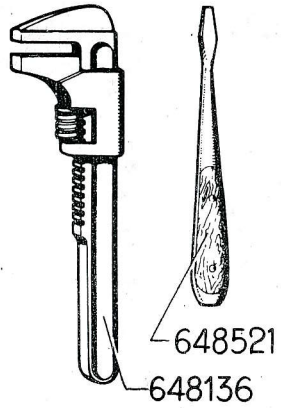

# TOOLS & WHEEL ACCESSORIES

37

Part No.	Description	No. per Assy.	Part No.	Description	No. per Assy.
4740.S	Grease pump, hydraulic. (R.VI)	1	64F447	Riveting hammer, 28 mm. (R.VI)	1
113090	Pin punch.	1	64F448	Universal pliers. (R.VI)	1
113095/02	Tyre lever, set of two. (R.VI)	1	64F466	Flat spanner for headlamp fixing.	1
113106	Wheel cap spanner. (R.VI)	1	64F520	Spanner, 14 mm., 80 long. for spark plugs. (R.VI)	1
29F766	Oil can fixing clamp.	1	64F521	Screwdriver. (R.VI)	1
29F768	Oil can fixing hook	1	64F535	Jack and handle. (R.VI) (11)	1
29F769	Oil can fixing spring.	1	64F536	Jack and handle. (R.VI) (7 & 11L)	1
64F012	Spanner for Michelin valve. (R.VI). <b>No longer supplied.</b>	1	29F701	Chromium embellisher, pierced in centre for Pilote and B.M. wheel. (7 & 11)	4
64F136	Adjustable spanner, 22 mm. (R.VI)	1	299793	Nave plate with chromium embellisher, unrainted. (Special for Pilote wheel.)(7 & 11)	4
64F137	Adjustable spanner, 15 mm. (R.VI)	1	299795	Screw, round head, 10 dia., 28 long. For 299793. (7 & 11)	4
64F193	Tecalerit grease gun. (R.VI)	1	299796	Lockwasher, threaded, 10 dia. x 150 pitch, to form nut for screw 299795. (7 & 11)	4
64F217	C-Spanner for water rurr. (R.VI) <b>No longer supplied.</b>	1	299797	Spring strip fixing nave plate on Pilote wheel (7 & 11)	12
64F283	Spanner, 14 mm., for spark plug. (R.VI)	1	39254E	<b>Clip on B.M. wheel for fixing embellisher.</b>	5
64F286	Wheelbrace. (R.VI)	1	619771	Claw, 12 mm., fixing nave plate screw, for B.M. wheel.	4
64F380	Jack handle with one universal joint. (R.VI)	1	621031	Screw, round head, 14 dia. x 150 pitch. length under head, 17. Fixing nave plate (B.M. wheel)	4
64F412	Dip stick for rear tank (45 litres.) (R.VI) (7 & 11L) <b>No longer supplied.</b>	1	810314	Nave plate assembled, 255 O/dia., with pierced embellisher. (B.M. wheel)	4
64F413	Dip stick for rear tank (80 litres.) (R.VI) (11) <b>No longer supplied.</b>	1			
64F424	Starting handle with straight bracket. (R.VI)	1			