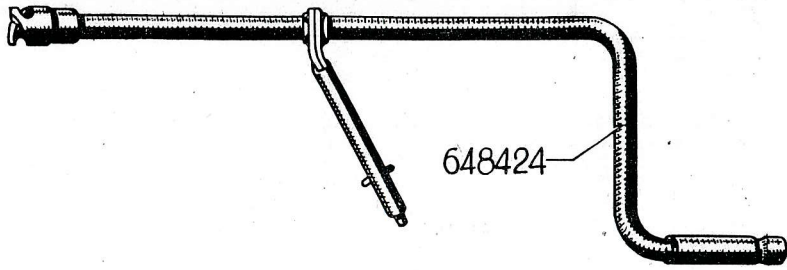

# TOOLS & WHEEL ACCESSORIES

37

Part No.	Description	No. per Assy.	Part No.	Description	No. per Assy.
4740.S	Grease pump, hydraulic. (R.VI)	1	64F447	Riveting hammer, 28 mm. (R.VI)	1
113090	Pin punch.	1	64F448	Universal pliers. (R.VI)	1
113095/02	Tyre lever, set of two. (R.VI)	1	64F466	Flat spanner for headlamp fixing.	1
113106	Wheel cap spanner. (R.VI)	1	64F520	Spanner, 14 mm., 80 long. for spark plugs. (R.VI)	1
29F766	Oil can fixing clamp.	1	64F521	Screwdriver. (R.VI)	1
29F768	Oil can fixing hook	1	64F535	Jack and handle. (R.VI) (11)	1
29F769	Oil can fixing spring.	1	64F536	Jack and handle. (R.VI) (7 & 11L)	1
64F012	Spanner for Michelin valve. (R.VI). <b>No longer supplied.</b>	1	29F701	Chromium embellisher, pierced in centre for Pilote and B.M. wheel. (7 & 11)	4
64F136	Adjustable spanner, 22 mm. (R.VI)	1	299793	Nave plate with chromium embellisher, unrainted. (Special for Pilote wheel.)(7 & 11)	4
64F137	Adjustable spanner, 15 mm. (R.VI)	1	299795	Screw, round head, 10 dia., 28 long. For 299793. (7 & 11)	4
64F193	Tecalerit grease gun. (R.VI)	1	299796	Lockwasher, threaded, 10 dia. x 150 pitch, to form nut for screw 299795. (7 & 11)	4
64F217	C-Spanner for water rurr. (R.VI) <b>No longer supplied.</b>	1	299797	Spring strip fixing nave plate on Pilote wheel (7 & 11)	12
64F283	Spanner, 14 mm., for spark plug. (R.VI)	1	39254E	<b>Clip on B.M. wheel for fixing embellisher.</b>	5
64F286	Wheelbrace. (R.VI)	1	619771	Claw, 12 mm., fixing nave plate screw, for B.M. wheel.	4
64F380	Jack handle with one universal joint. (R.VI)	1	621031	Screw, round head, 14 dia. x 150 pitch. length under head, 17. Fixing nave plate (B.M. wheel)	4
64F412	Dip stick for rear tank (45 litres.) (R.VI) (7 & 11L) <b>No longer supplied.</b>	1	810314	Nave plate assembled, 255 O/dia., with pierced embellisher. (B.M. wheel)	4
64F413	Dip stick for rear tank (80 litres.) (R.VI) (11) <b>No longer supplied.</b>	1			
64F424	Starting handle with straight bracket. (R.VI)	1			